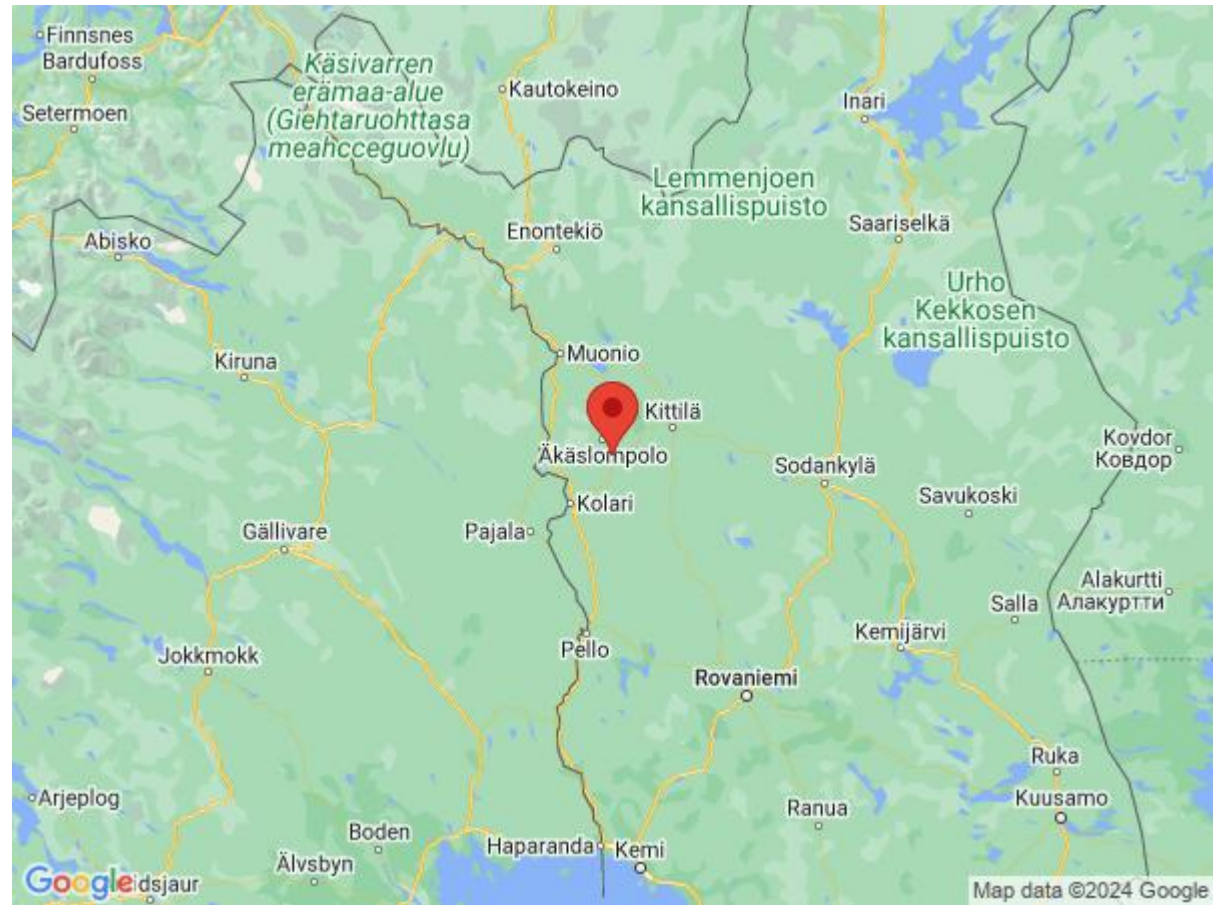

Location & Local Information

Located in the tranquil region of Kittilä, Aatos Lodge awaits, promising a haven of relaxation and adventure. Surrounded by the enchanting beauty of Lapland, guests can embark on unforgettable outdoor excursions, from exhilarating skiing adventures on the nearby slopes of Ylläs Ski Resort to tranquil walks amidst pristine nature trails.

Immerse yourself in the rich culture of the region with visits to local villages, or indulge in the ultimate relaxation with a rejuvenating sauna session. Embrace the tranquillity of Lapland with enchanting husky safaris or mesmerising reindeer sleigh rides through the snowy wilderness, offering glimpses of the region's majestic wildlife and breathtaking landscapes. Whether seeking thrills or serenity, Aatos Lodge offers the perfect starting point for an unforgettable exploration of Kittilä's captivating wonders.

Local Amenities

Nearest Airport	Kittilä Airport (39km)
Nearest Airport 2	Rovaniemi Airport (166km)
Nearest Village	Ylläsjärvi (3km)
Nearest Shop	K-Market Eelin Kauppa (3km)
Nearest Piste	Ylläs Ski Resort (4km)