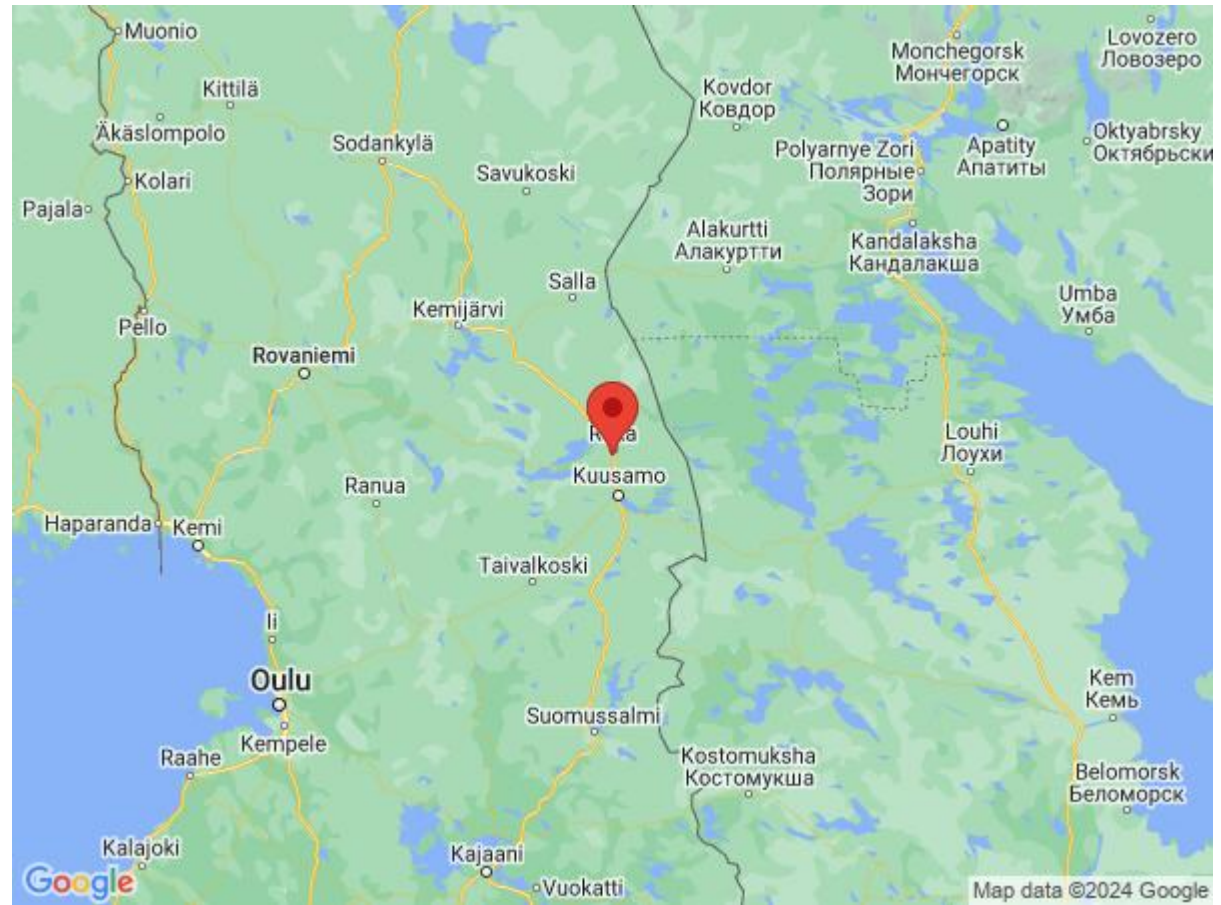

Location & Local Information

Villa Elvi is ideally situated in the heart of the picturesque region of Lapland, offering a perfect retreat for nature enthusiasts and adventure seekers alike. Located near the renowned Ruka Ski Centre, it provides convenient access to a variety of winter sports, including skiing, snowboarding, and snowmobiling. The villa is surrounded by pristine forests and expansive snow-covered landscapes, creating a serene and tranquil atmosphere.

In the warmer months, the nearby Lake Iso-Veska, just two hundred metres from the villa, becomes a hub for summer activities such as rowing and fishing. The surrounding area is crisscrossed with hiking and biking trails, allowing guests to explore the stunning natural beauty at their own pace.

The Ruka area also offers a range of amenities, including shops, restaurants, and cultural attractions, ensuring visitors have everything they need for a comfortable and enjoyable stay. With its unique blend of outdoor adventure and serene natural surroundings, Villa Elvi provides an ideal holiday destination for those looking to experience the best of Lapland.

Local Amenities

Nearest Airport	Rovaniemi Airport (193km)
Nearest Airport 2	Kuusamo Airport (24km)
Nearest Town	Ruka (5km)
Nearest Ski Resort	Ruka Ski Resort (7km)
Nearest Supermarket	Sale Ruka (5km)