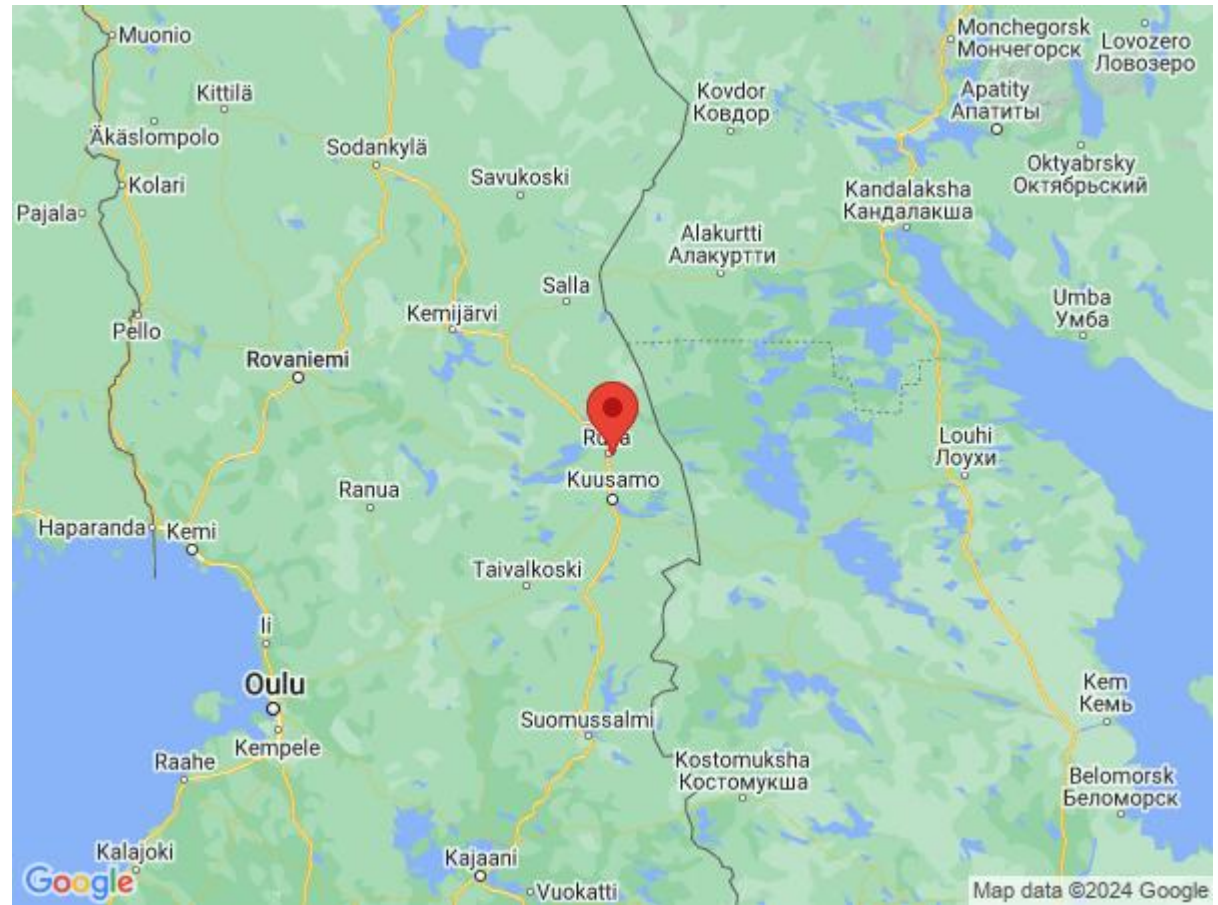

Location & Local Information

Villa Kivi is an inviting holiday haven in the picturesque Vuosseli area of Ruka, Lapland. Surrounded by pristine wilderness, this location is a paradise for outdoor enthusiasts year-round. In winter, guests enjoy unparalleled access to the Ruka ski slopes just three hundred meters away and immediate proximity to cross-country ski tracks and snowmobile routes right from the villa's doorstep. The snowy landscape transforms into a playground for skiing, snowboarding, and snowshoeing adventures while the Northern Lights dance overhead during clear nights.

During the summer months, Villa Kivi offers a tranquil escape amidst lush greenery, with opportunities for hiking, biking, and exploring nature trails. Nearby lakes provide fishing and boating excursions, while the villa's outdoor amenities, like the electric barbecue and garden furniture on the terrace, invite relaxed gatherings under the midnight sun.

Whether seeking thrills on the slopes or serenity in nature, Villa Kivi promises an idyllic retreat for families and friends seeking the essence of Lapland's beauty and adventure.

Local Amenities

Nearest Airport	Rovaniemi Airport (200km)
Nearest Airport 2	Kuusamo Airport (27km)
Nearest Town	Ruka (4km)
Nearest Ski Resort	Ruka Ski Resort (4km)
Nearest Lift	Lift (Walking distance)
Nearest Supermarket	Sale Ruka (4.5km)